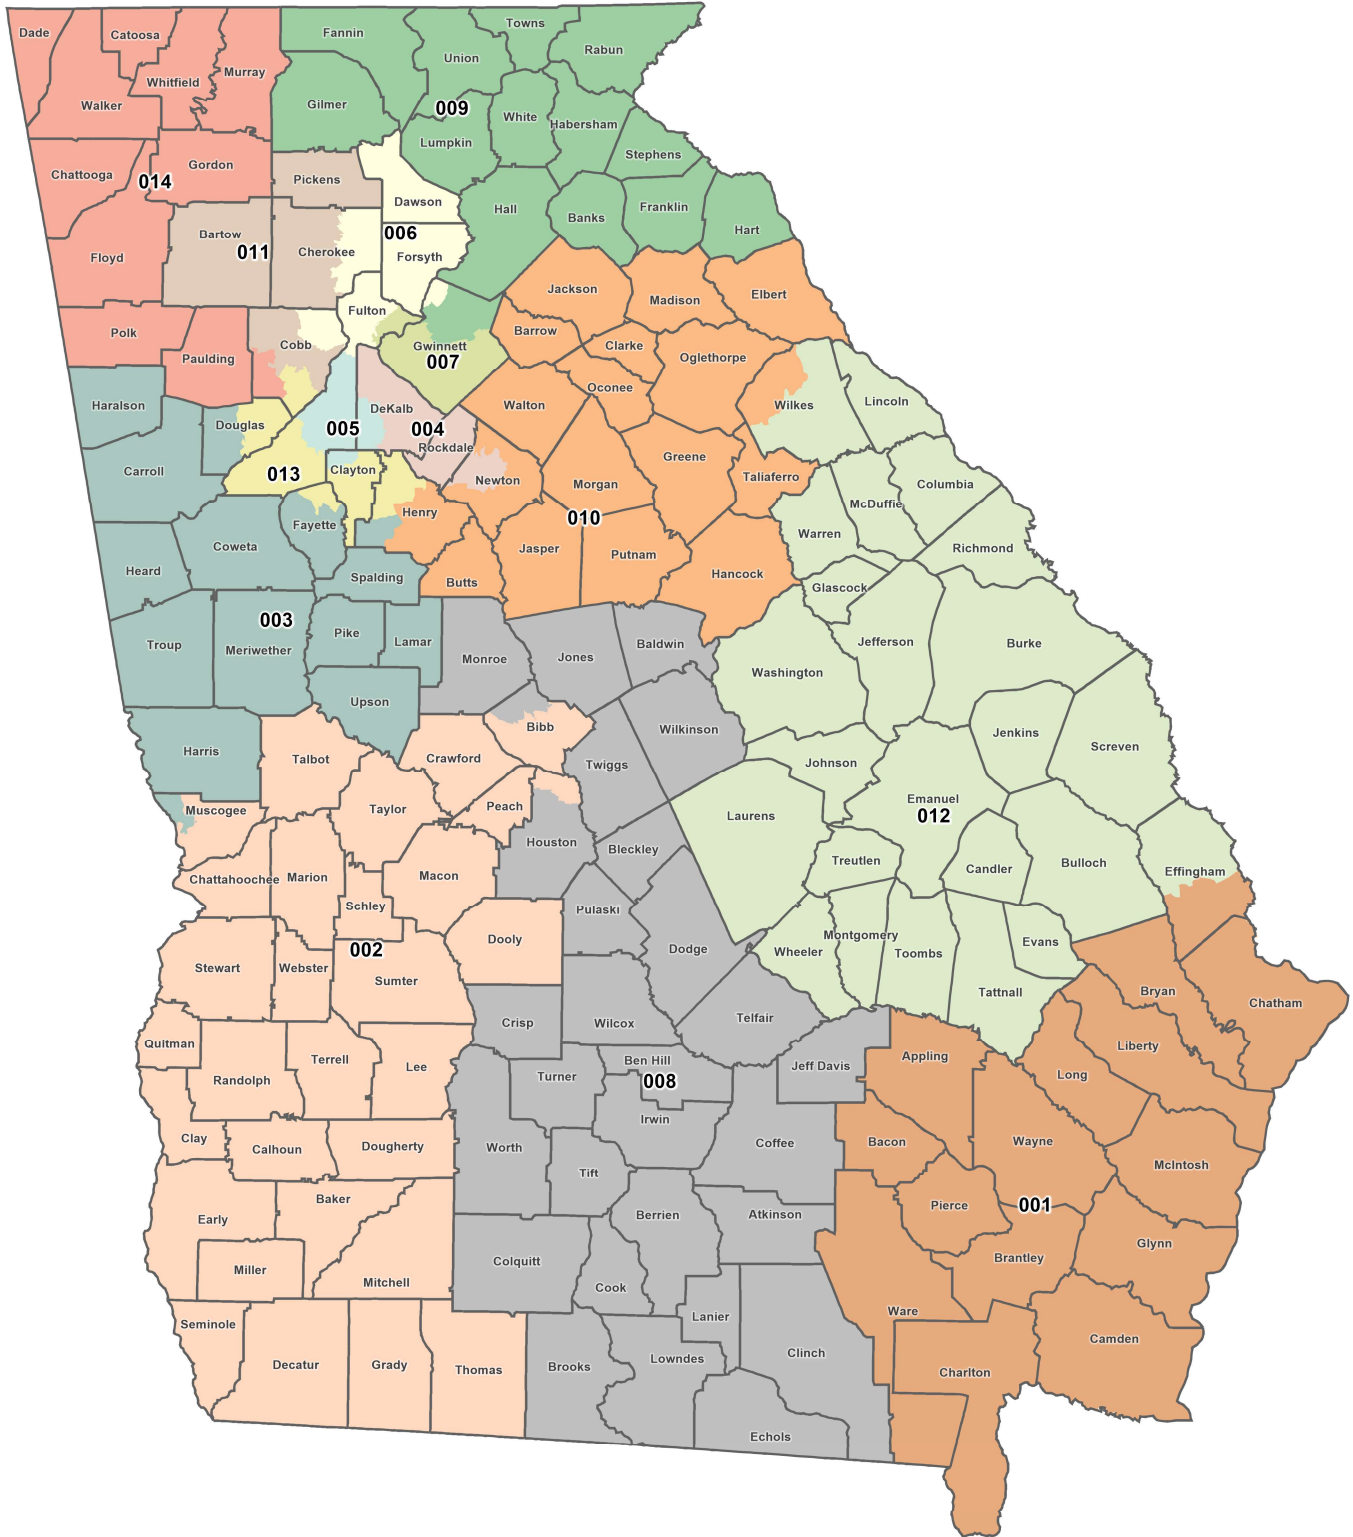

Proposed Joint Congressional Districts of Georgia

Client: S018
Plan: Congress-prop1-2021
Type: Congress

 **Legislative and Congressional Reapportionment Office**
Georgia General Assembly
Suite 407 Coverdell Legislative Office Bldg.

©2021 CALIPER

Map layers
Districts
County
0 20 40
Miles

Proposed Joint Congressional Districts of Georgia

Client: S018
 Plan: Congress-prop1-2021
 Type: Congress